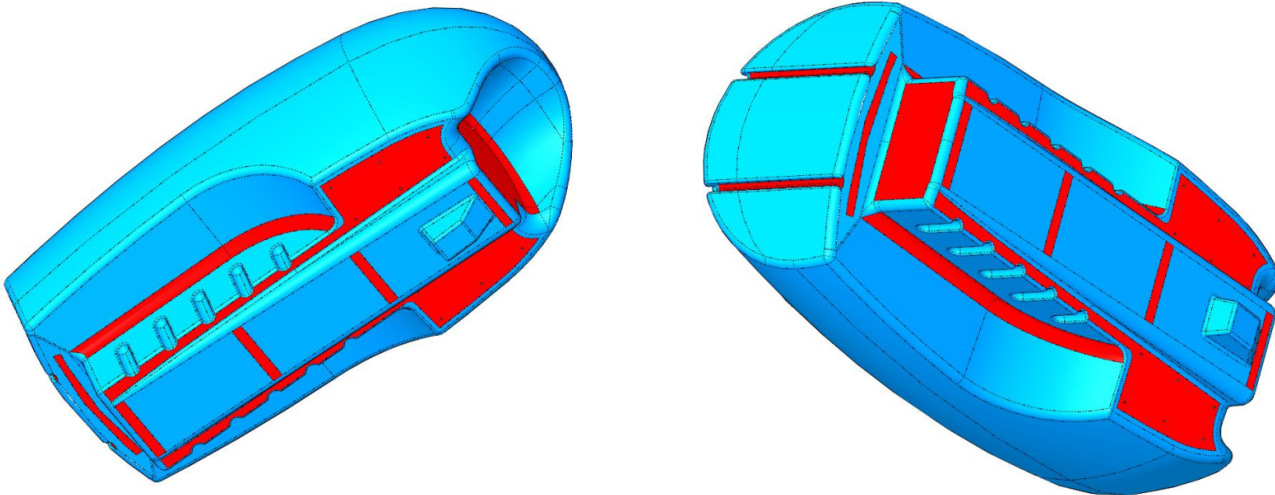

Support Requirements for Mister Tanks WithOUT Tunnel

Please note the following Mister tanks

- 3000ltr Mister Tank
- 4000ltr Mister Tank
- 5000ltr Mister Tank
- 6000ltr Mister Tank
- 7000Ltr Mister Tank

Require support framing please note in the picture bellow that this is indicative of the support required for all of the mister range of tanks (Support is marked in red).

Please note inadequate support on tank will void warranty.

MINIMUM SUPPORT LOCATIONS – 7000lt HORT TANK.
(Support locations shown in red)

21-1083 22021026

Please note inadequate support on tank will void warranty.