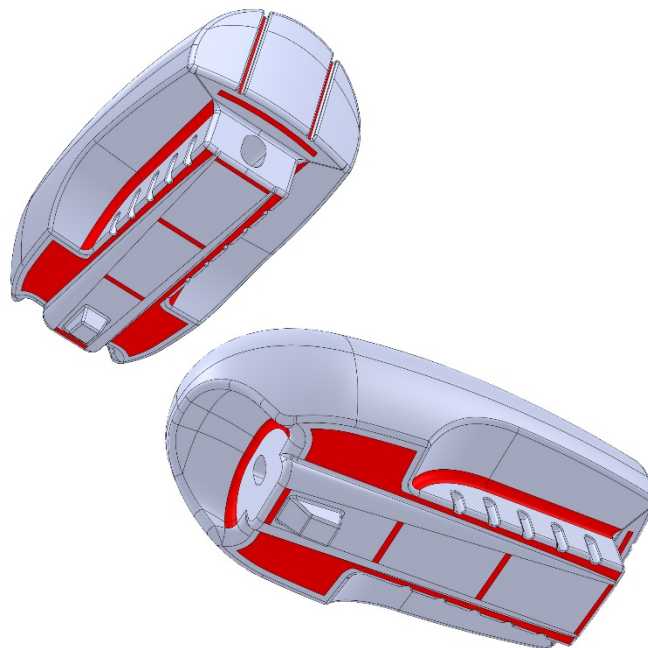

Support Requirements for Mister Tanks with Tunnel

Please note the following Mister tanks

- 3000ltr Mister Tank
- 4000ltr Mister Tank
- 5000ltr Mister Tank
- 6000ltr Mister Tank
- 7000Ltr Mister Tank

Require support framing please note in the picture bellow that this is indicative of the support required for all of the mister range of tanks (Support is marked in red).

21-1083 20220411 6-7k Hort Frame Support Ref

Please note inadequate support on tank will void warranty.